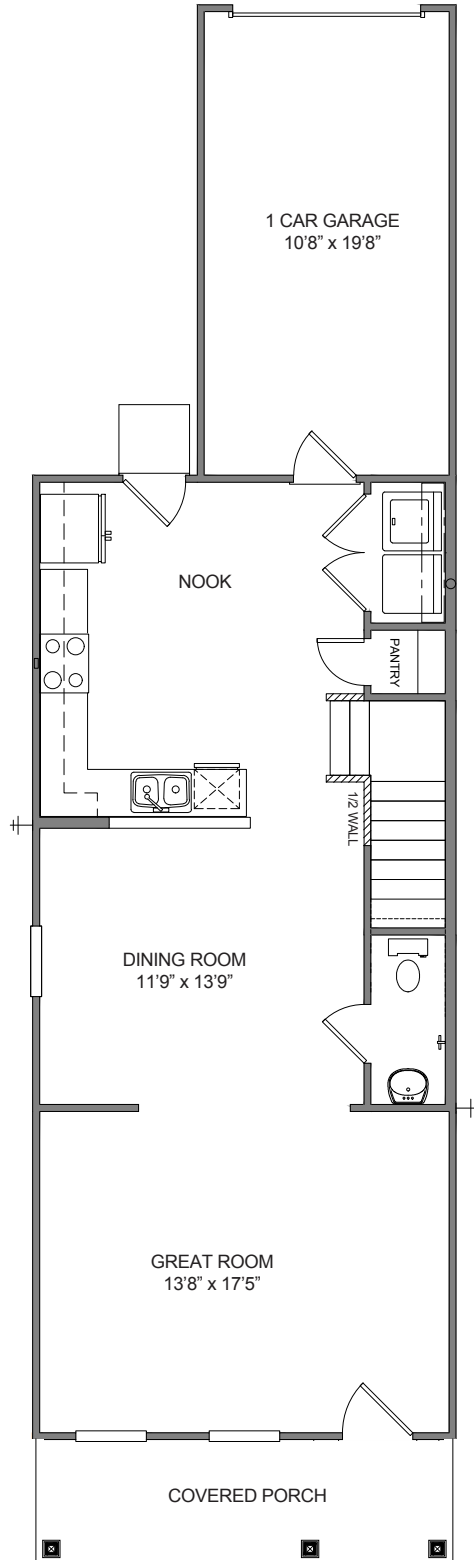

Brooks II Plan

Bradford Showcase Home

1476 Square Feet

Homesite 22

Elevation C1

CUSTOM FEATURE OPTIONS

Structural Options

- Master Bath Garden Tub/Shower Combo

New Home Showroom Options

- Staggered Kitchen Cabinets
- Two Tone Paint
- Ceiling Fan Pre-Wire

Total Price

\$

165,000

Option Price reflects price at the time of construction. Current price may differ, and is subject to change without notice. Standard pricing reflects home on a standard homesite. Homesite premiums vary lot to lot, and will be determined on an individual lot basis. Revised 6/20/16

THE BROOKS II

1,476 Sq Ft 3 Bedrooms 2.5 Bathrooms

Elevation E-C1

Second Floor