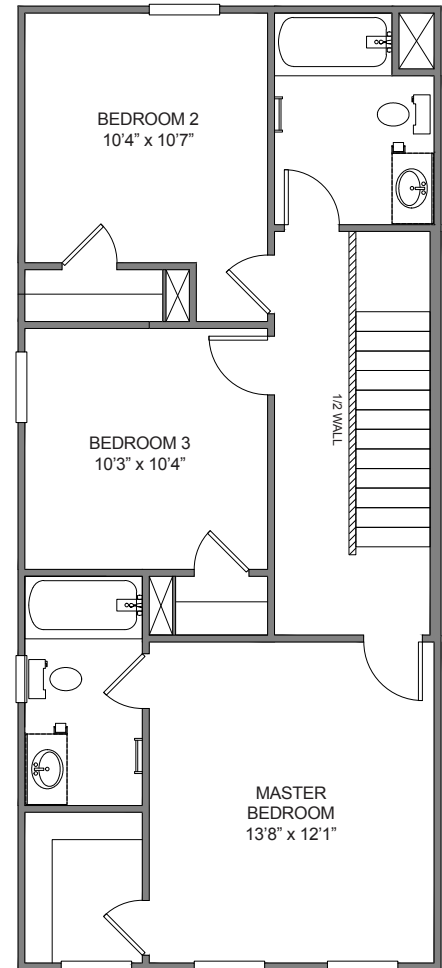

Brooks II Plan

Bradford Showcase Home

1476 Square Feet

Homesite 22

Elevation C1

CUSTOM FEATURE OPTIONS

Structural Options

- Master Bath Garden Tub/Shower Combo

New Home Showroom Options

- Staggered Kitchen Cabinets
- Two Tone Paint
- Ceiling Fan Pre-Wire

Total Price

\$

165,000

Option Price reflects price at the time of construction. Current price may differ, and is subject to change without notice. Standard pricing reflects home on a standard homesite. Homesite premiums vary lot to lot, and will be determined on an individual lot basis. Revised 6/20/16

THE BROOKS II

1,476 Sq Ft 3 Bedrooms 2.5 Bathrooms

Elevation E-C1

Second Floor